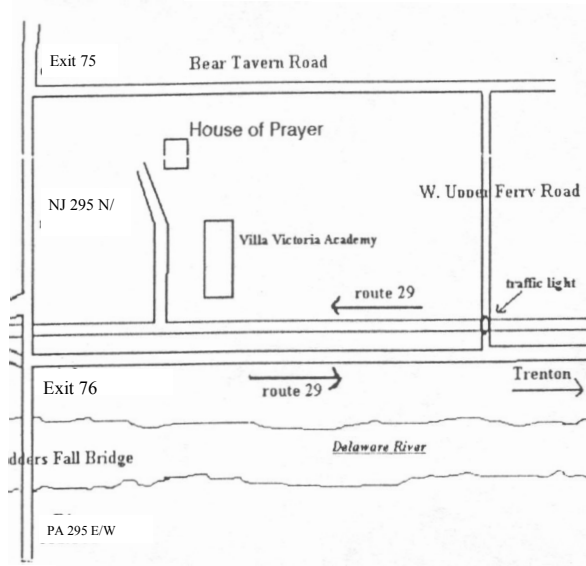

DIRECTIONS TO MORNING STAR HOUSE OF PRAYER

FROM NORTH OF TRENTON

1. Take Route 1 south [to I-295 North to Pennsylvania. Take Exit 75... West Trenton-Harbourton. (Take a right off the exit. Go to the second light (West Upper Ferry Rd.) Take a right and go to the end. At light bear right onto RT.29N. Entrance to Villa Victoria Academy is approx. 1/4 mi. Enter Academy grounds and bear left onto road to House of Prayer.)]
2. Take 202 South to 31 South. Get on I-295 to Pennsylvania and follow directions from [ ] above.
3. Take N.J. Turnpike to Exit 7a. Follow signs for Trenton, 195W. After exit 1 follow signs for RT. 29 N. (A left exit off of 29/129) The entrance to Villa Victoria Academy is approx. 6.9 mi from the entrance to Rt. 29N.

FROM PENNSYLVANIA

Take I-295 East to Exit 75 and follow directions in No. 1 from ( ). Enter Academy grounds and bear left onto road to House of Prayer

FROM SOUTH OF TRENTON

RT. 29 N. (A left exit off of 29/129) The entrance to Villa Victoria Academy is approx. 6.9 mi from the entrance to Rt. 29N. Enter Academy grounds and bear left onto road to House of Prayer